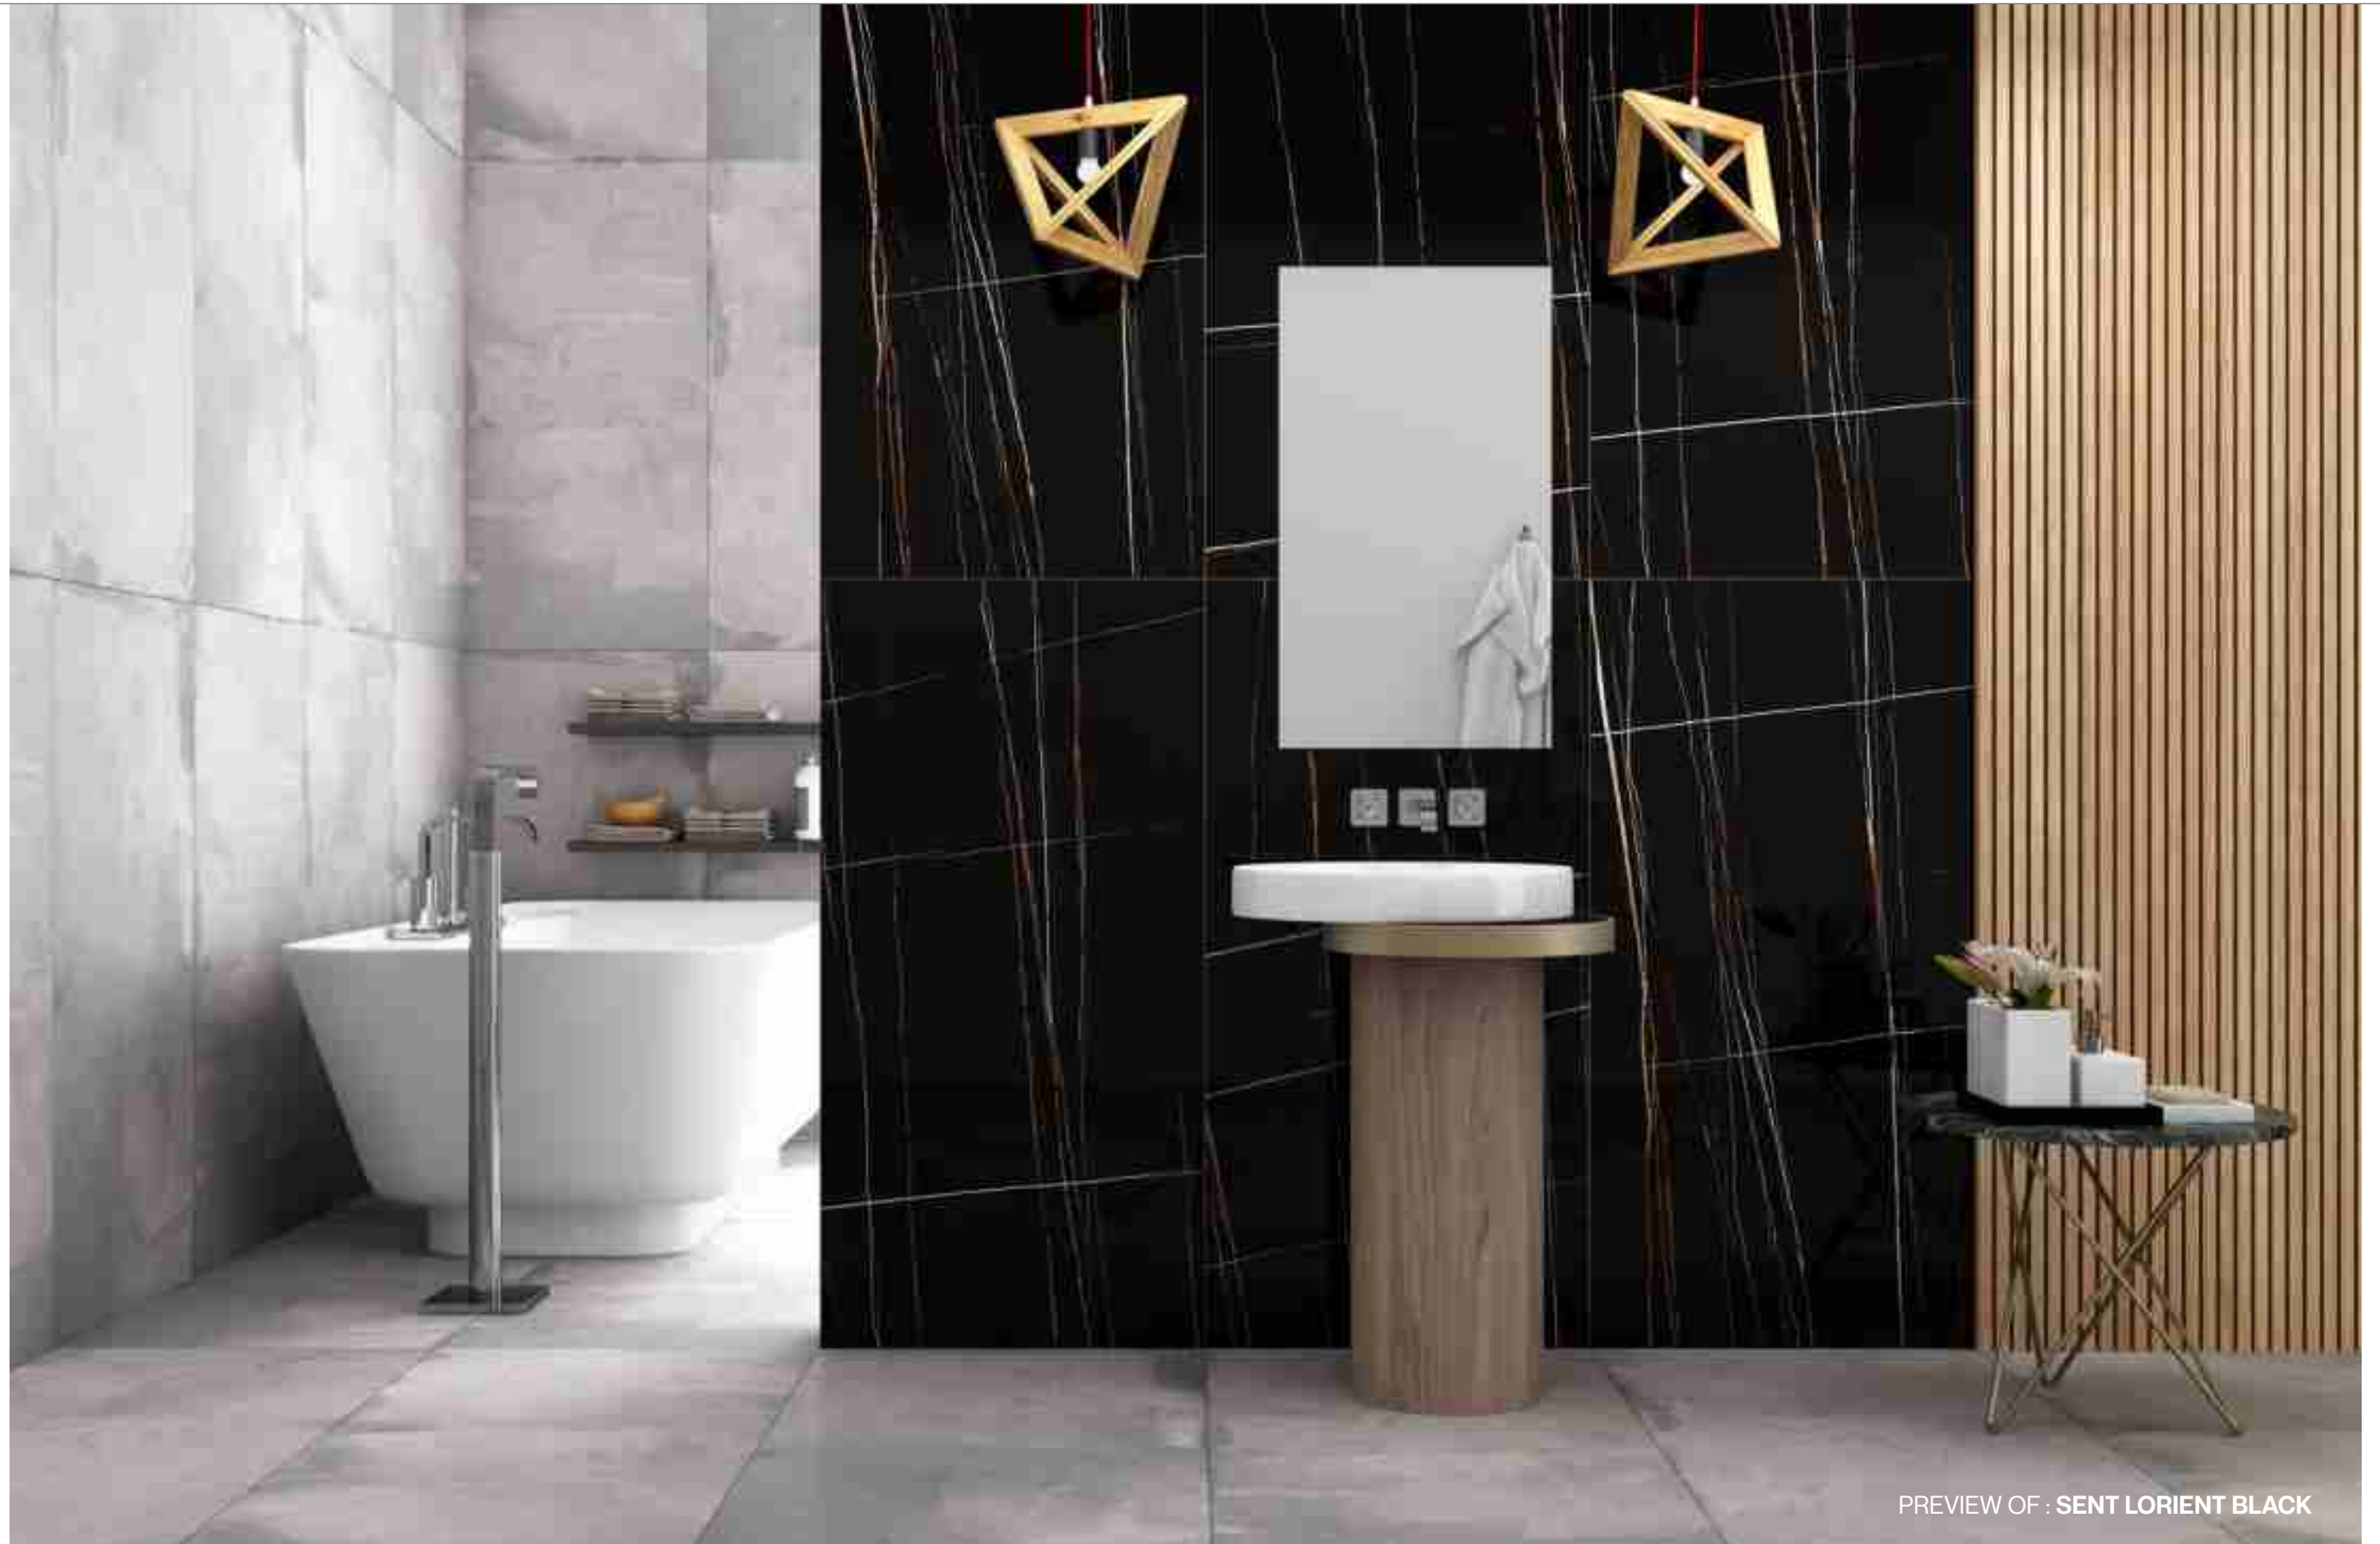

High Gloss
Surface

SENT LORIENT BLACK

4
RANDOMS

Technical Characteristics

Altissama

• The style of urbanity •

60x120cm / 2'x4'
HIGH GLOSH SURFACE

FILL YOUR SPACE WITH A SENSE OF GRACE